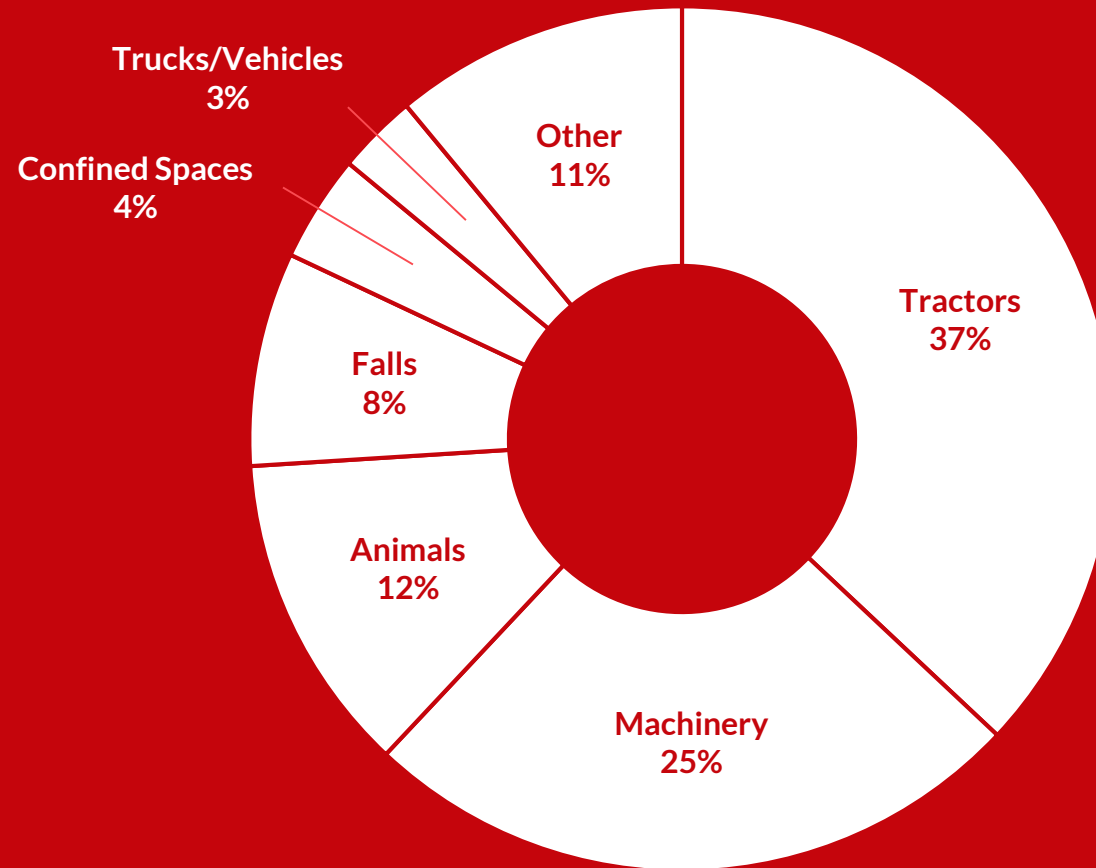

Wisconsin Farm Fatalities by Type 1997-2006

Agricultural Safety
and Health Center

COLLEGE OF AGRICULTURAL & LIFE SCIENCES
DIVISION OF EXTENSION
UNIVERSITY OF WISCONSIN-MADISON