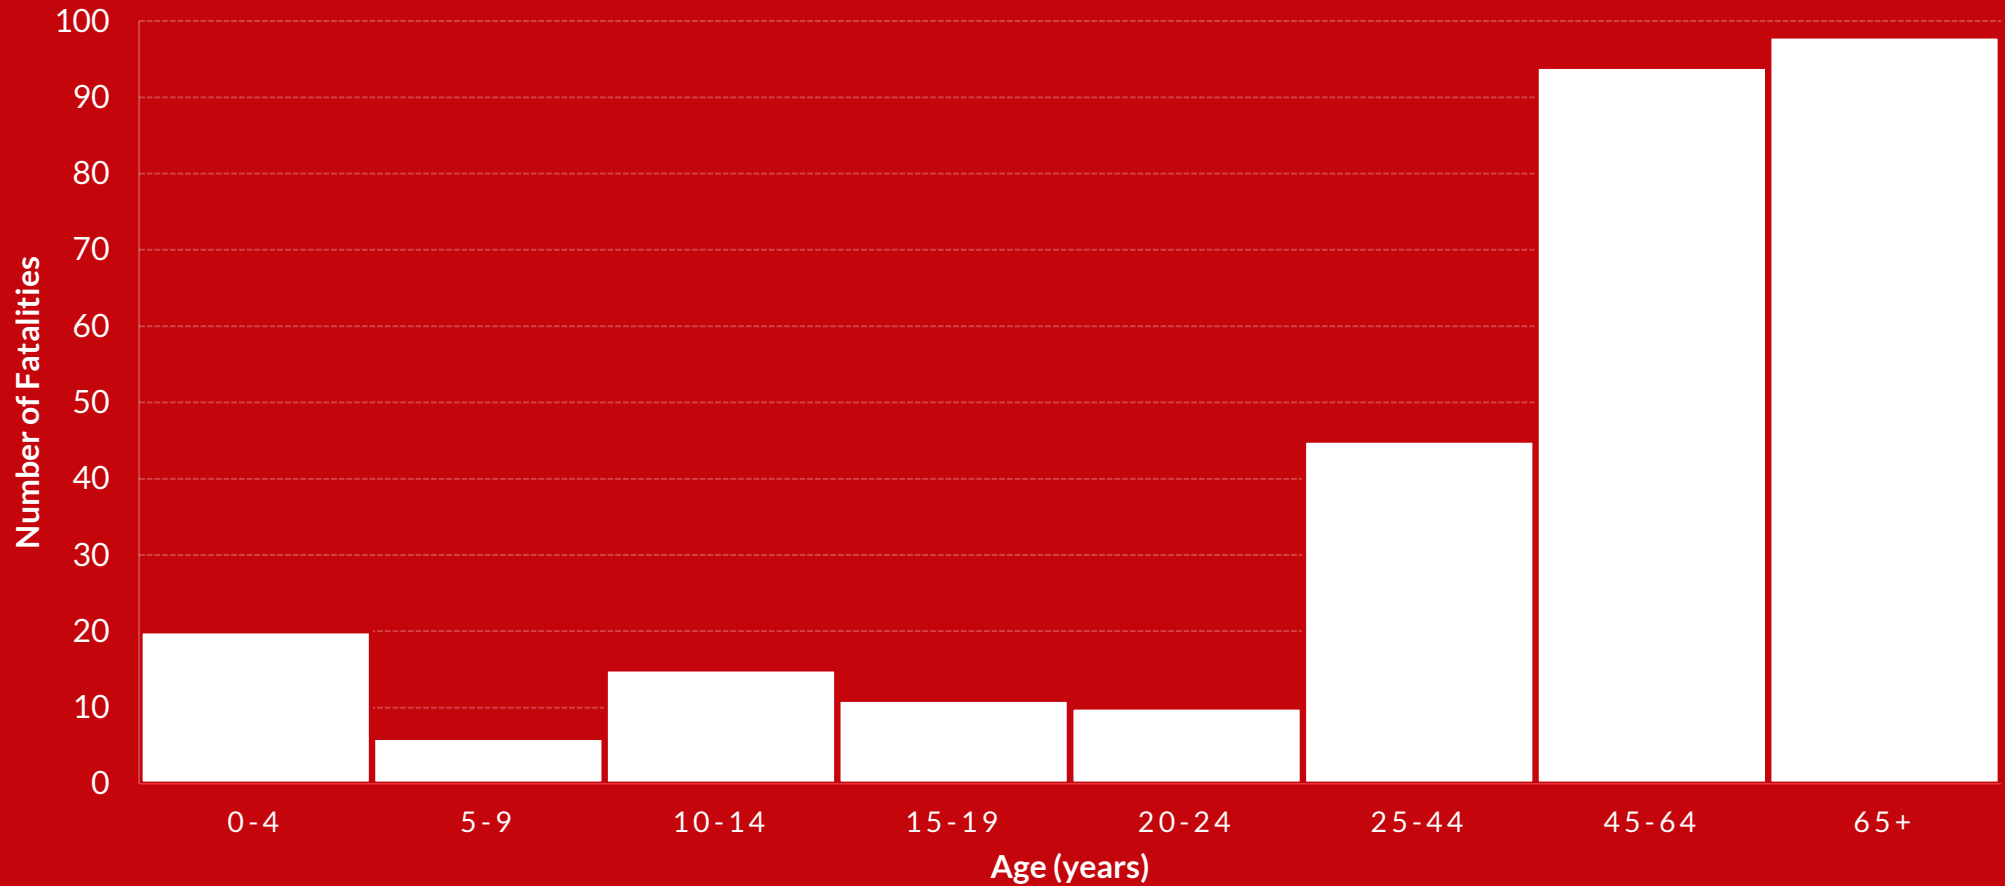

Wisconsin Farm Fatalities by Age 1997-2006

**Agricultural Safety
and Health Center**

COLLEGE OF AGRICULTURAL & LIFE SCIENCES
DIVISION OF EXTENSION
UNIVERSITY OF WISCONSIN-MADISON